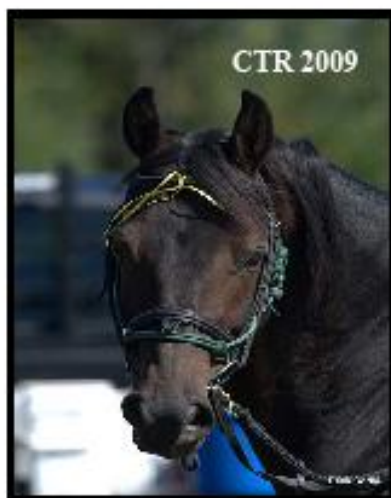

PICK A WINNING STALLION

For BREEDING

Sport Horse – Sport Pony
Morab –Morgan - Arab

MULTI-TALENTED

Dressage, Jumping, Competitive Trail – Endurance

EXCALIBUR LEGEND

(Wachusett Cadence -Lippitt Morgan and Abby Road – Arab)